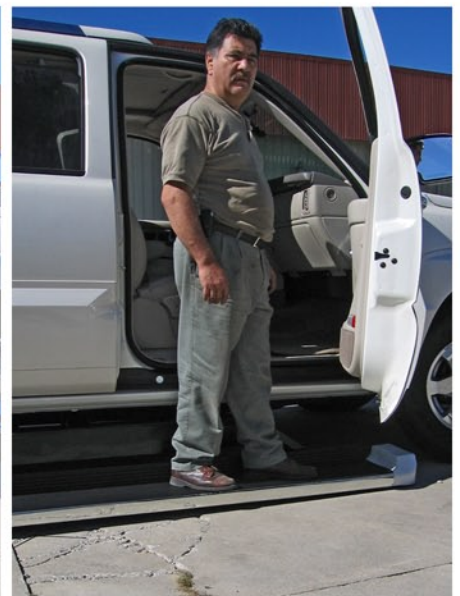

Running Board Lifts

Cadillac

Startracks Power Running Board Lifts

Our patented powered running board lifts were developed to assist individuals who can at least stand to enter a vehicle such as pickups, SUV's, and vans. The running board, which is 10 inches deep, is custom fabricated for each vehicle. Custom installation required for each vehicle is also required. Vehicle color matching is also offered as an option when purchasing the running board. The running board is powered by a 12 volt motor hydraulic actuator system which is located under the vehicle, via wireless remote. This lift, which is attached to the frame of the vehicle, can be installed on either side or both sides to suit the needs of the customer. The running board lift is designed to allow the user to move the lift in a "up and down" motion at any time by triggering the remote. The installation also features a hard wired back-up switch with an automatic stop when the running board has reached the up position. If you have not brought the running board completely up, as soon as the transmission is moved out of the park position, the lift will automatically rise and shut off in the "up" position.